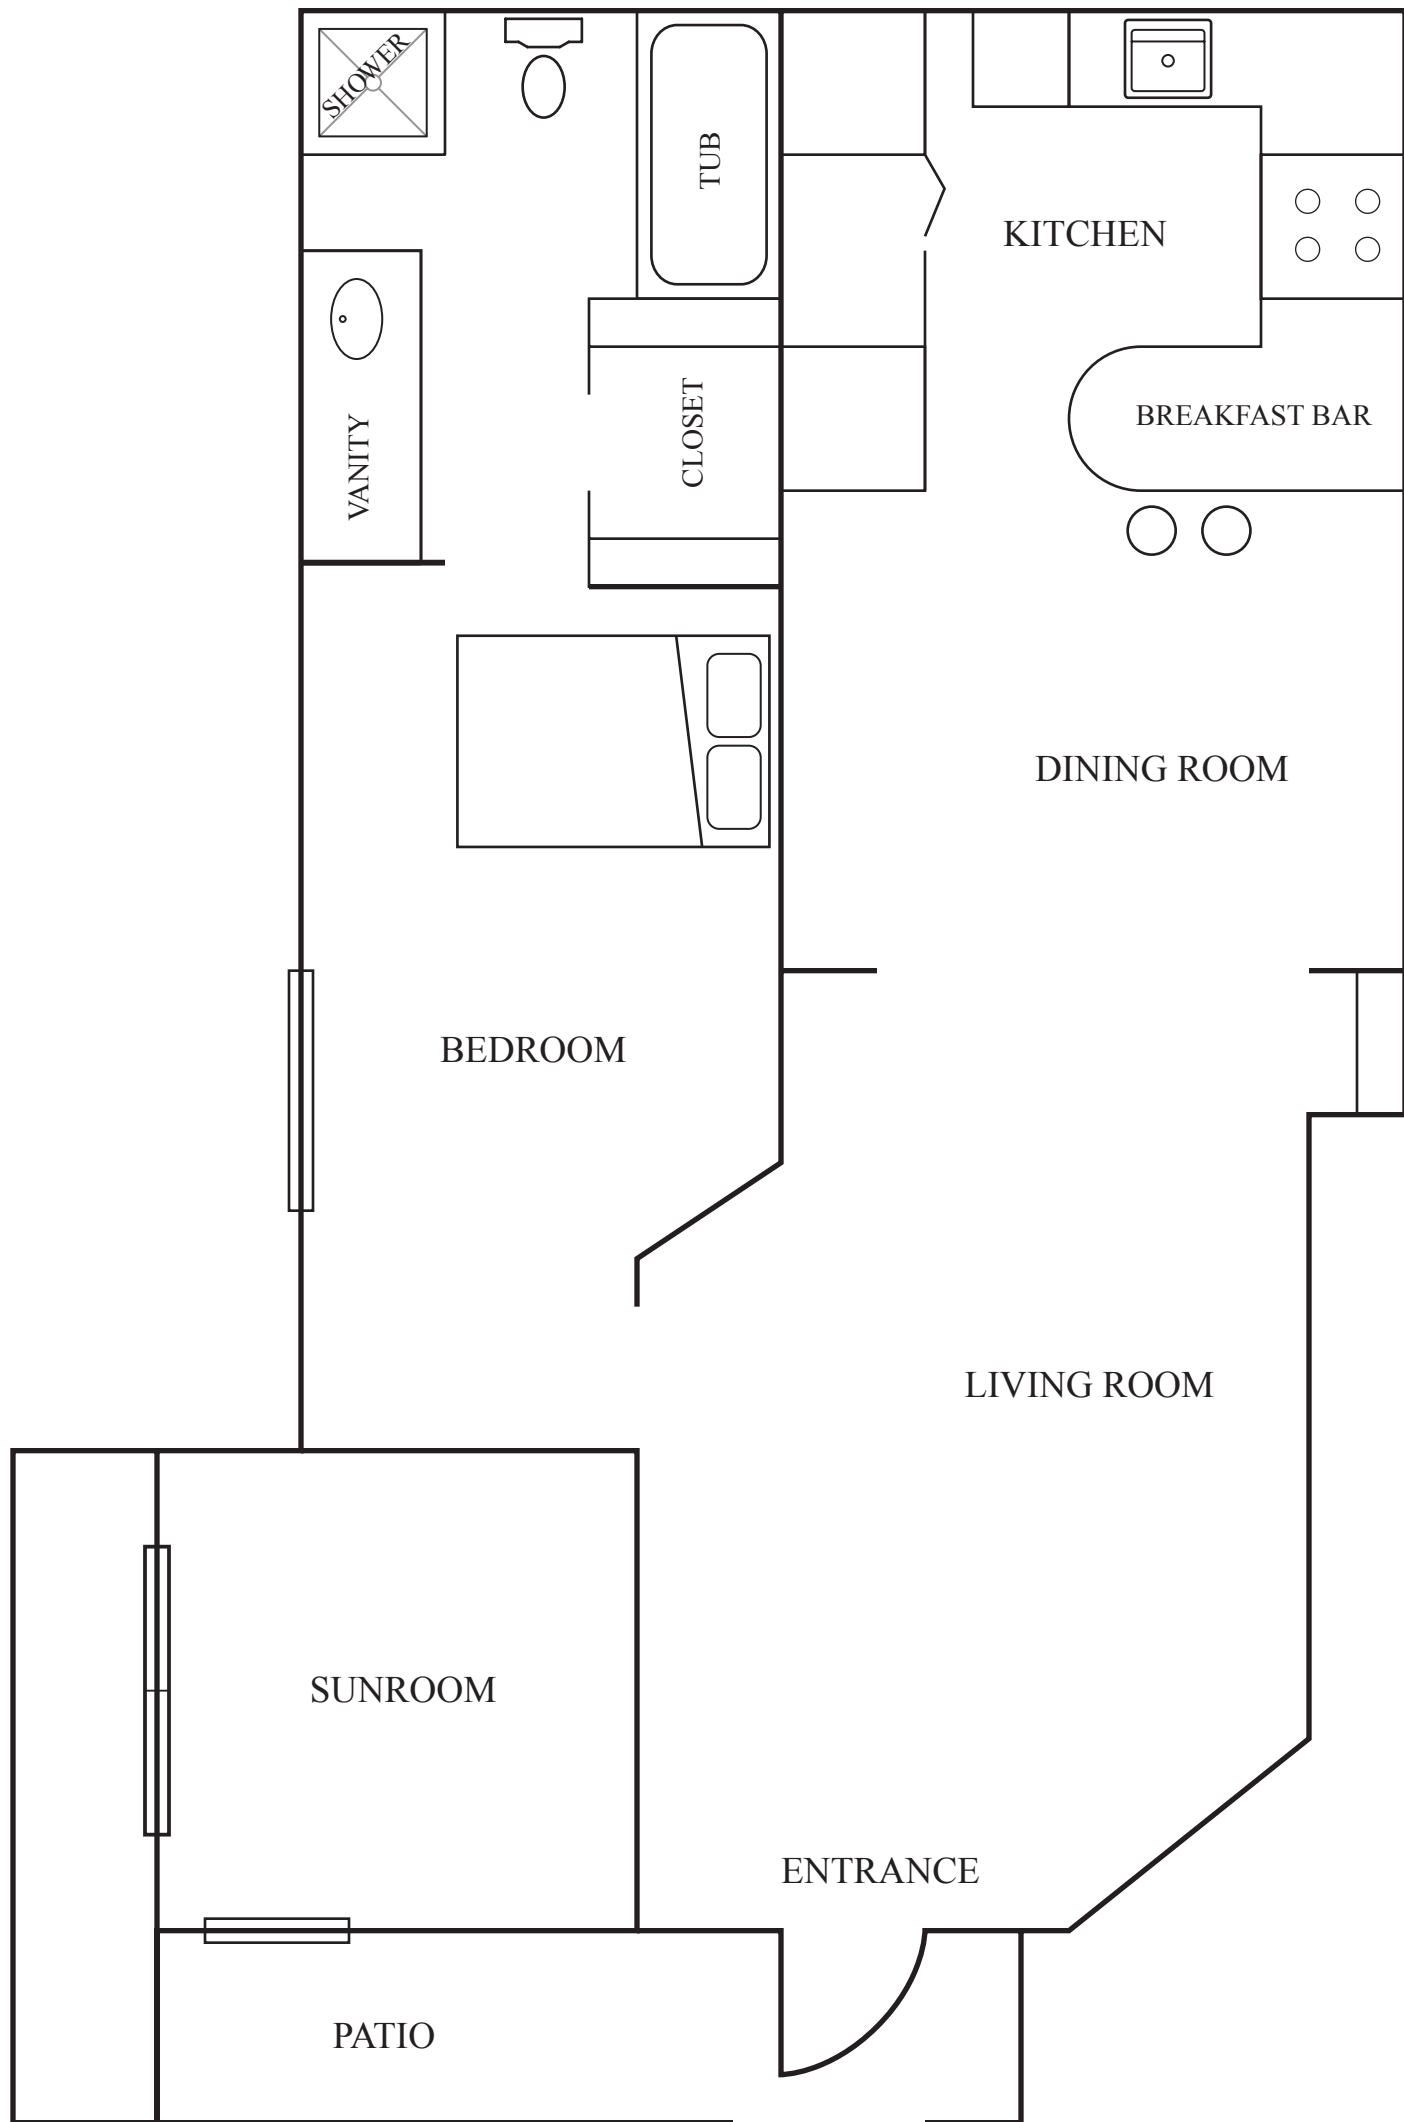

PATIO SUITE

PROOF #4 • 9/02/08

PAGE SIZE: 11"×17"
SCALE: 1/4"=1 FT.